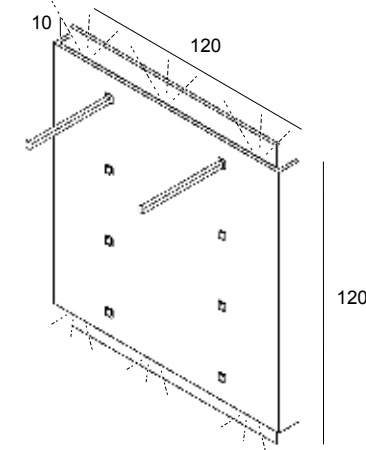

**PANNELLI
PANELS**

7PA1
Pannello retroilluminato in nobilitato lucido
con inserti in nobilitato opaco
*Back-lighted panel in glossy faced panel
with insets in opaque faced panel*
L.120 x P.10 x H.120 cm