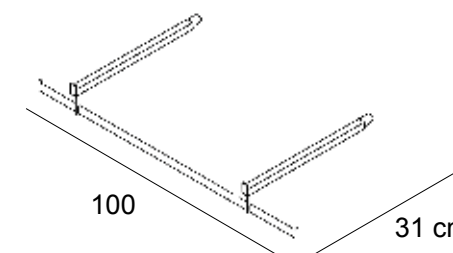

CAMERINO
FITTING ROOM