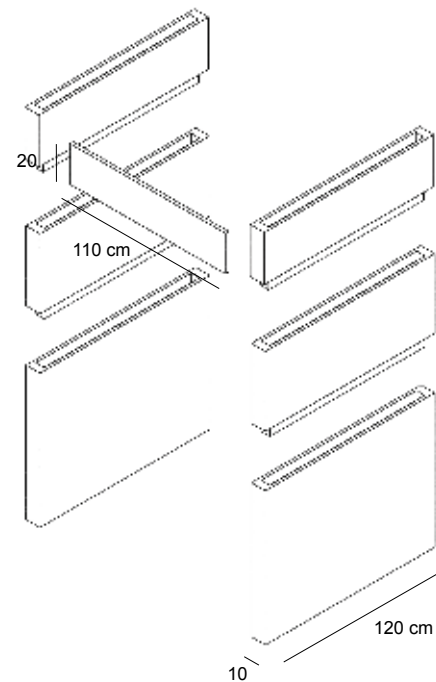

7CAMF/L
Frontale camerino con tubo
tenda in metallo
Finitura nobilitato lucido
*Fitting room frontal
with curtain tube in metal
Glossy faced panel finishing*
L.110 x H.20 cm

7CAM3/L
Modulo parete camerino
Finitura nobilitato lucido
*Fitting room module side wall
Glossy faced panel finishing*
L.10 x P.120 x H.25 cm

7CAM2/L
Modulo parete camerino
Finitura nobilitato lucido
*Fitting room module side wall
Glossy faced panel finishing*
L.10 x P.120 x H.50 cm

7CAM1/L
Modulo parete camerino
Finitura nobilitato lucido
*Fitting room module side wall
Glossy faced panel finishing*
L.10 x P.120 x H.100 cm