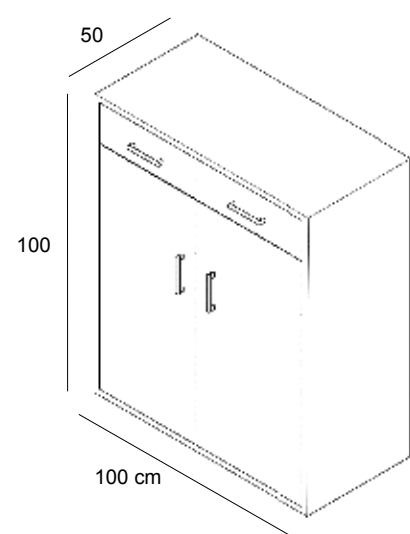

7RC/L
Modulo retro cassa in nobilitato lucido
Back-Cash module in glossy faced panel
L.100 x P.50 x H.100 cm

7RC/N
Modulo retro cassa in nobilitato opaco
Back-Cash module in opaque faced panel
L.100 x P.50 x H.100 cm