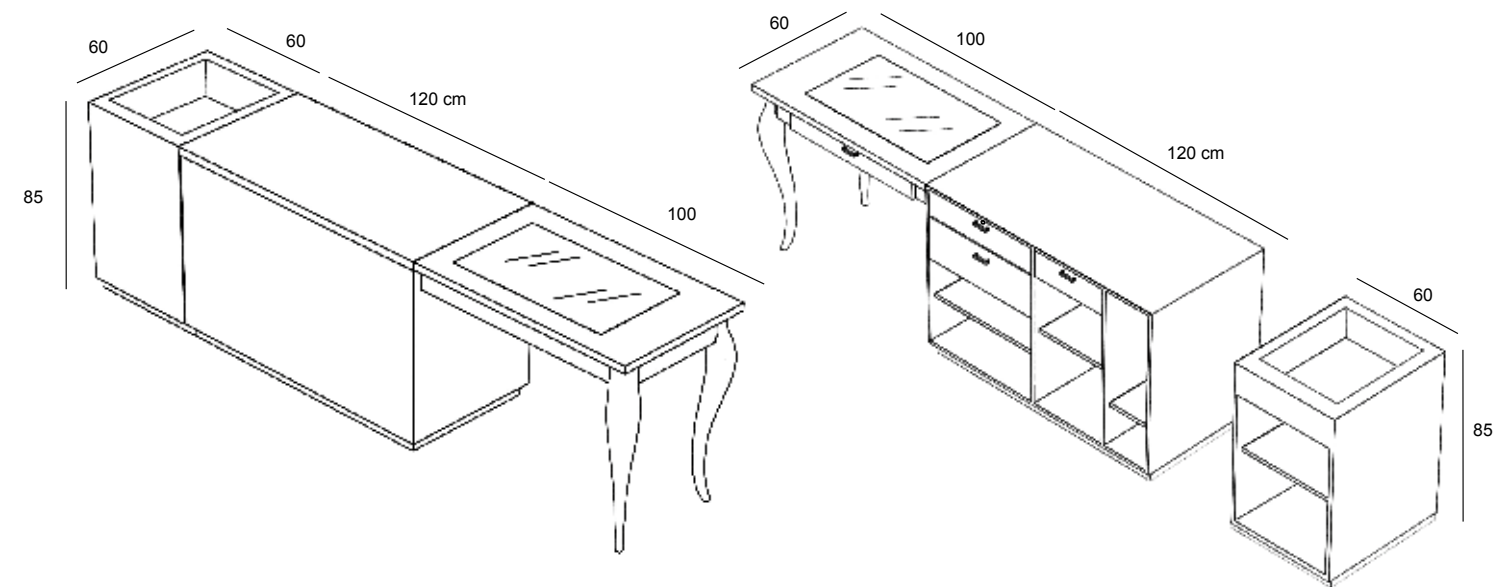

The regular structure of wardrobes and walls is broken by tables of sinuous shapes and with well-shaped legs.

This particular line is completed by "Minotauro" cash counter, a half table and a half desk.

This system is suitable for various showing solutions such as fashion retail, bookshop, living, etc.

BANCHI CASSA
CASH COUNTERS

7BC1
Banco cassa Minotauro
Porzione tavolo in nobilitato lucido
Desk in nobilitato opaco
Cash counter "Minotauro"
Table side in glossy faced panel
Desk in opaque faced panel
L.220 x P.60 x H.85 cm

7BC1V/L
Vaso in nobilitato lucido con vani interni
con cesta impermeabile in ferro
per alloggiamento pianta
Pot in glossy faced panel with internal
compartments with waterproof iron
basket for plant placement
L.60 x P.60 x H.85 cm