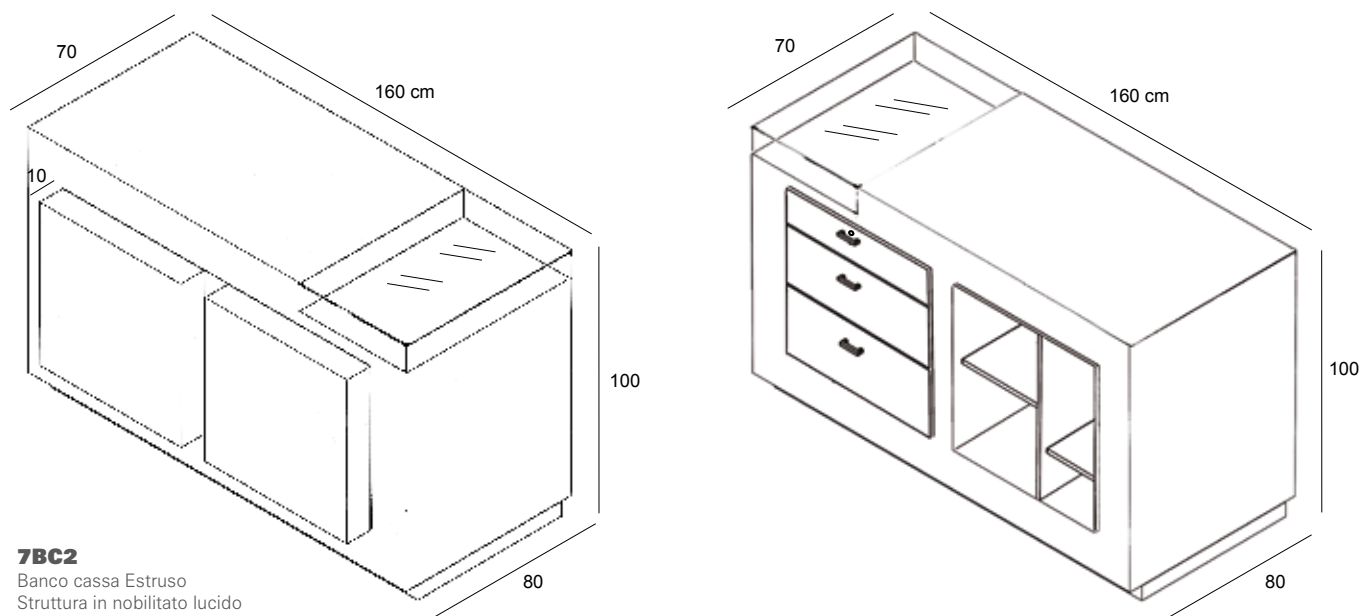

BANCHI CASSA
CASH COUNTERS

7BC2
Banco cassa Estruso
Struttura in nobilitato lucido
Cubi estrusi in nobilitato opaco
Cash counter
Structure in glossy faced panel
Internal cubes in opaque faced panel
L.160 x P.80 x H.10 cm