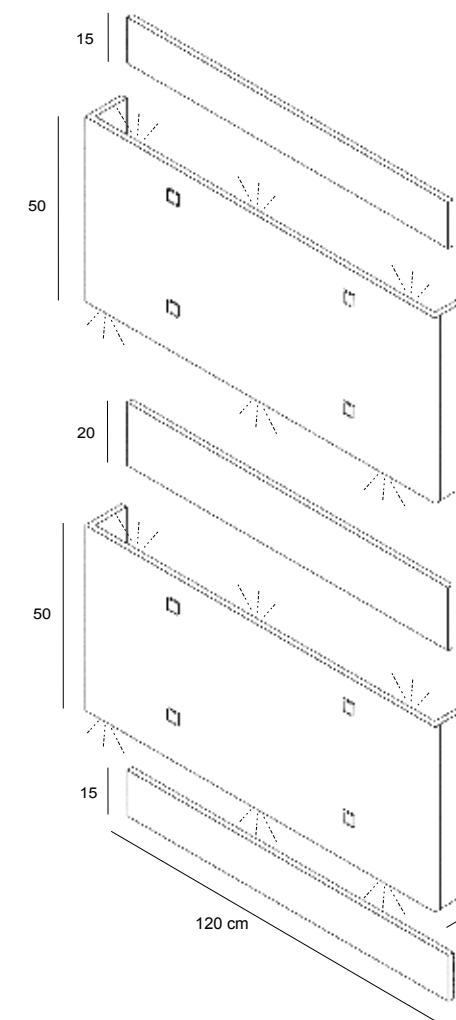

7PA4
Inserto intermedio in nobilitato opaco
Intermediate inset in opaque faced panel
L.120 x H.20 cm

7PA2
Pannello retroilluminato in nobilitato lucido
Back-lighted panel in glossy faced panel with
L.120 x P.10 x H.50 cm