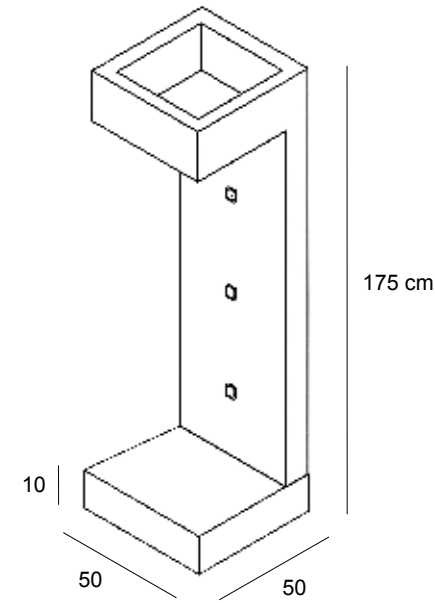

TOTEM
TOTEM