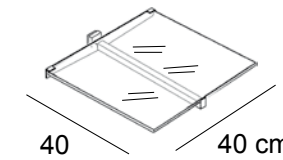

7ME/V
Mensola in vetro con coppia staffe (cromo opaco)
Glass shelf with metal brackets (opaque chromium)
L.115 x P.40 cm sp.8 mm

7ME/L
Mensola in nobilitato lucido con coppia staffe in metallo finitura cromo lucido
Shelf in glossy faced panel with metal brackets, glossy chromium finishing
L.115 x P.40 cm sp.18 mm