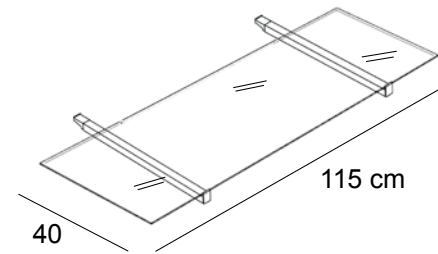

ACCESSORI
ACCESSORIES

CAMERINO
FITTING ROOM