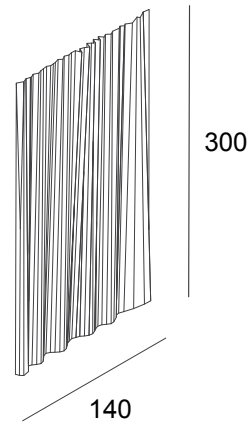

**PANCHE ESPOSITIVE
DISPLAYS BENCHES**

7POU/L
Panca in nobilitato lucido
Bench in glossy faced panel
L.130 x P.50 x H.50 cm

7POU/N
Panca in nobilitato opaco
Bench in opaque faced panel
L.130 x P.50 x H.50 cm

**PEDANA
PLATFORM**

7PED/L
Pedana in nobilitato lucido
Platform in glossy faced panel
L.120 x P.45 x H.10 cm

7PED/N
Pedana in nobilitato opaco
Platform in opaque faced panel
L.120 x P.45 x H.10 cm

ACCESSORI
ACCESSORIES