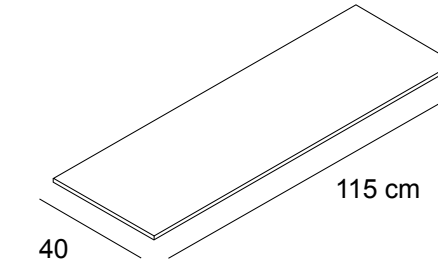

7ME/V
Mensola in vetro con coppia staffe (cromo opaco)
Glass shelf with metal brackets (opaque chromium)
L.115 x P.40 cm sp.8 mm

7ME/L
Mensola in nobilitato lucido con coppia staffe in metallo finitura cromo lucido
Shelf in glossy faced panel with metal brackets, glossy chromium finishing
L.115 x P.40 cm sp.18 mm